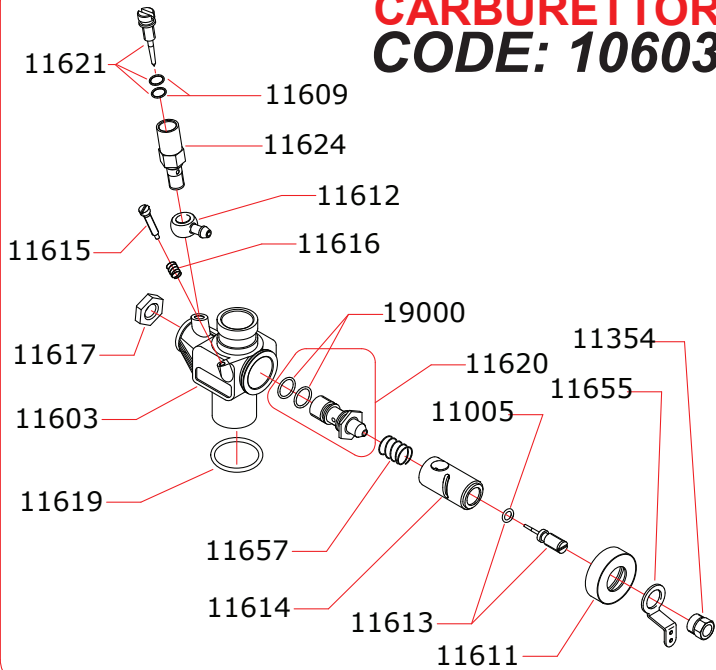

EXPLODED VIEW: **TMX15PR**

CARBURETTOR CODE: 10603

Data ultima modifica:
Date of last modification: **08-04-2014**