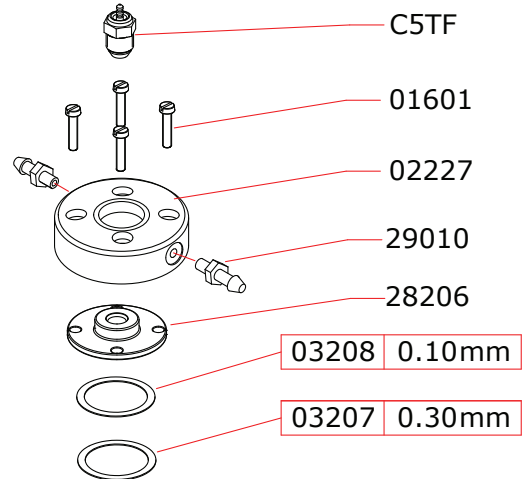

EXPLODED VIEW: **TMX15PR**

CARBURETTOR CODE: 10603

Data ultima modifica:
Date of last modification: **08-04-2014**