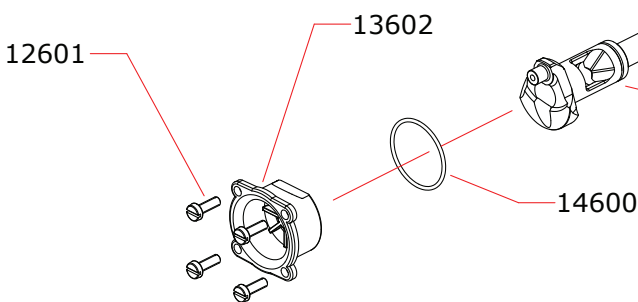

CARBURETTOR CODE: 10603

Optional	
	03601 0.10 mm
	03602 0.15 mm

Data ultima modifica: **21-11-2017**
 Date of last modification:

Pipes Recommended

	50240	Silenced

Manifolds Recommended

	40240	Ø14/12
	40241	Ø14/12 curved 15°
	40242	Ø16/13 curved 180°