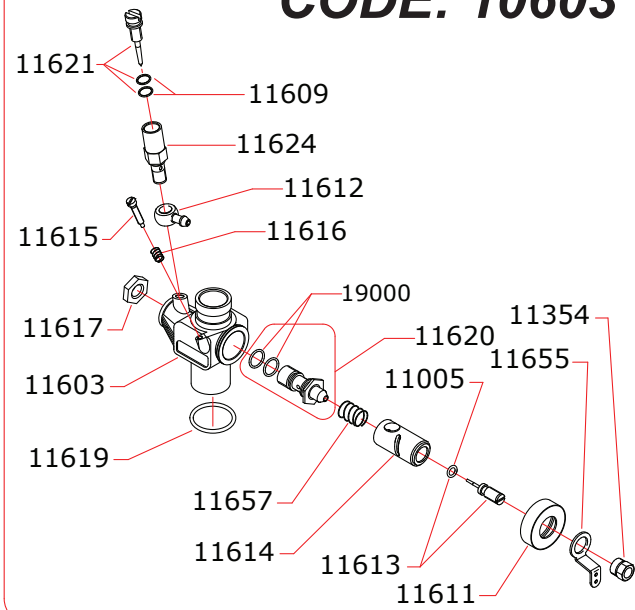

CARBURETTOR CODE: 10603

Optional	
	03601 0.10 mm
	03602 0.15 mm

Data ultima modifica: **21-11-2017**
 Date of last modification:

Pipes Recommended

	50240	Silenced

Manifolds Recommended

	40240	Ø14/12
	40241	Ø14/12 curved 15°
	40242	Ø16/13 curved 180°