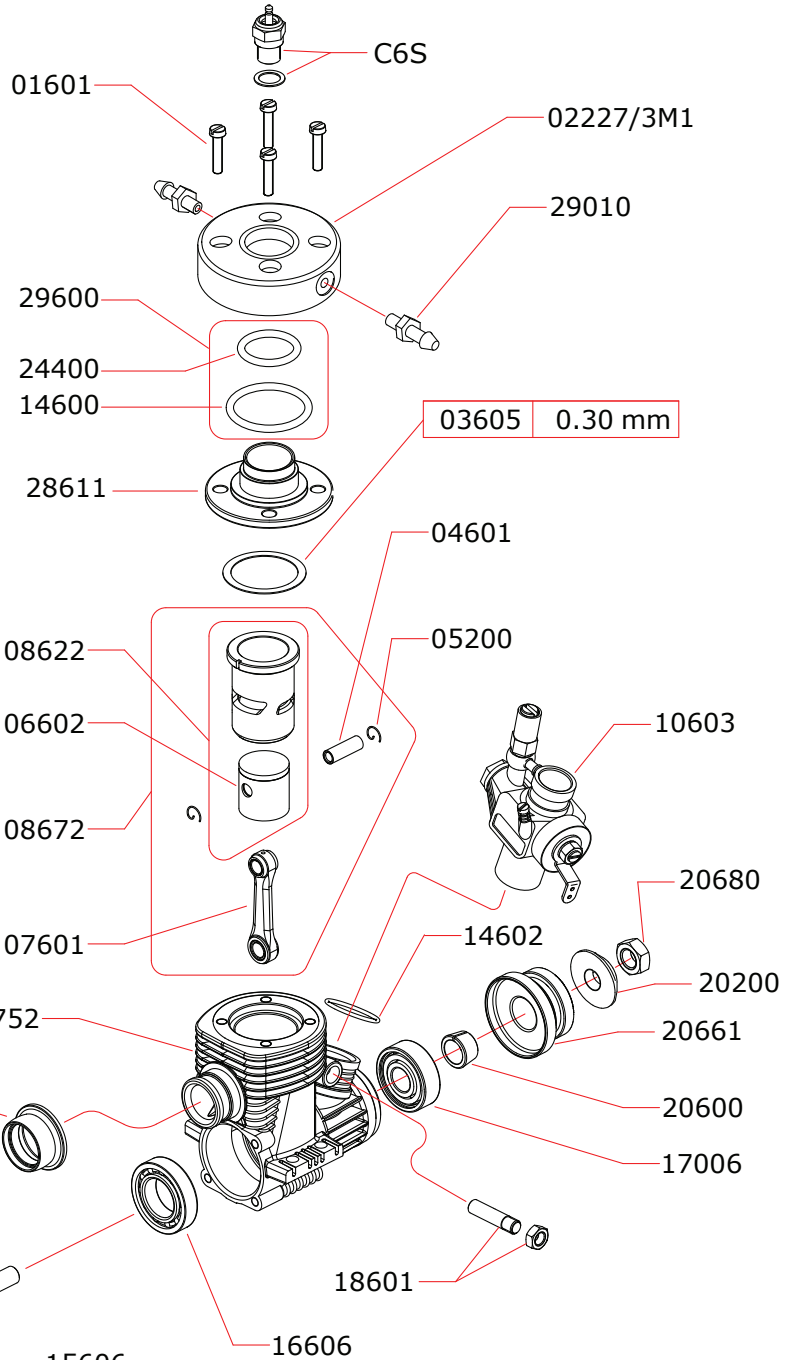

CARBURETTOR CODE: 10603

Optional	
	03601 0.10 mm
	03602 0.15 mm

Data ultima modifica: **21-11-2017**
 Date of last modification:

Pipes Recommended

	50240	Silenced

Manifolds Recommended

	40240	Ø14/12
	40241	Ø14/12 curved 15°
	40242	Ø16/13 curved 180°