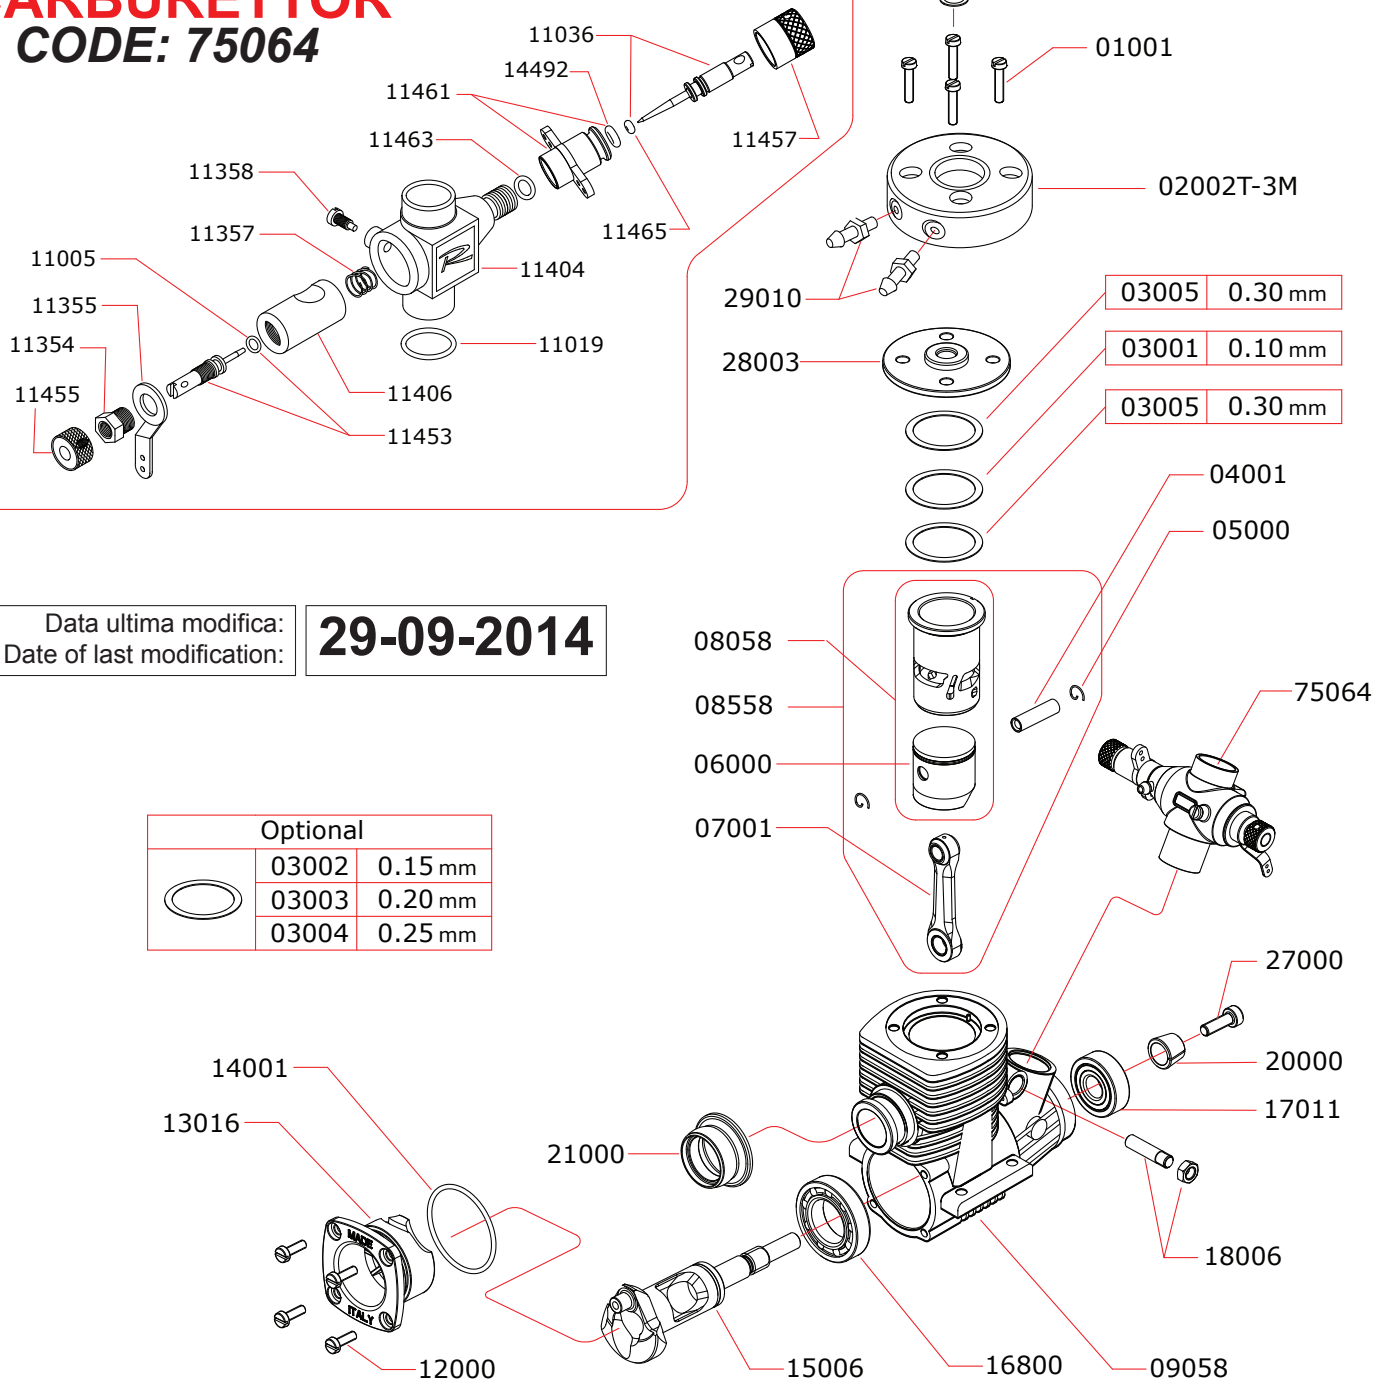

CARBURETTOR CODE: 75064

Pipes Recommended

	50040	Without silencer
	50041	Silenced
	50042	Super silenced

Manifolds Recommended

	40040	Ø16/13
	40041	Ø16/13 curved 15°
	40042	Ø16/13 curved 180°