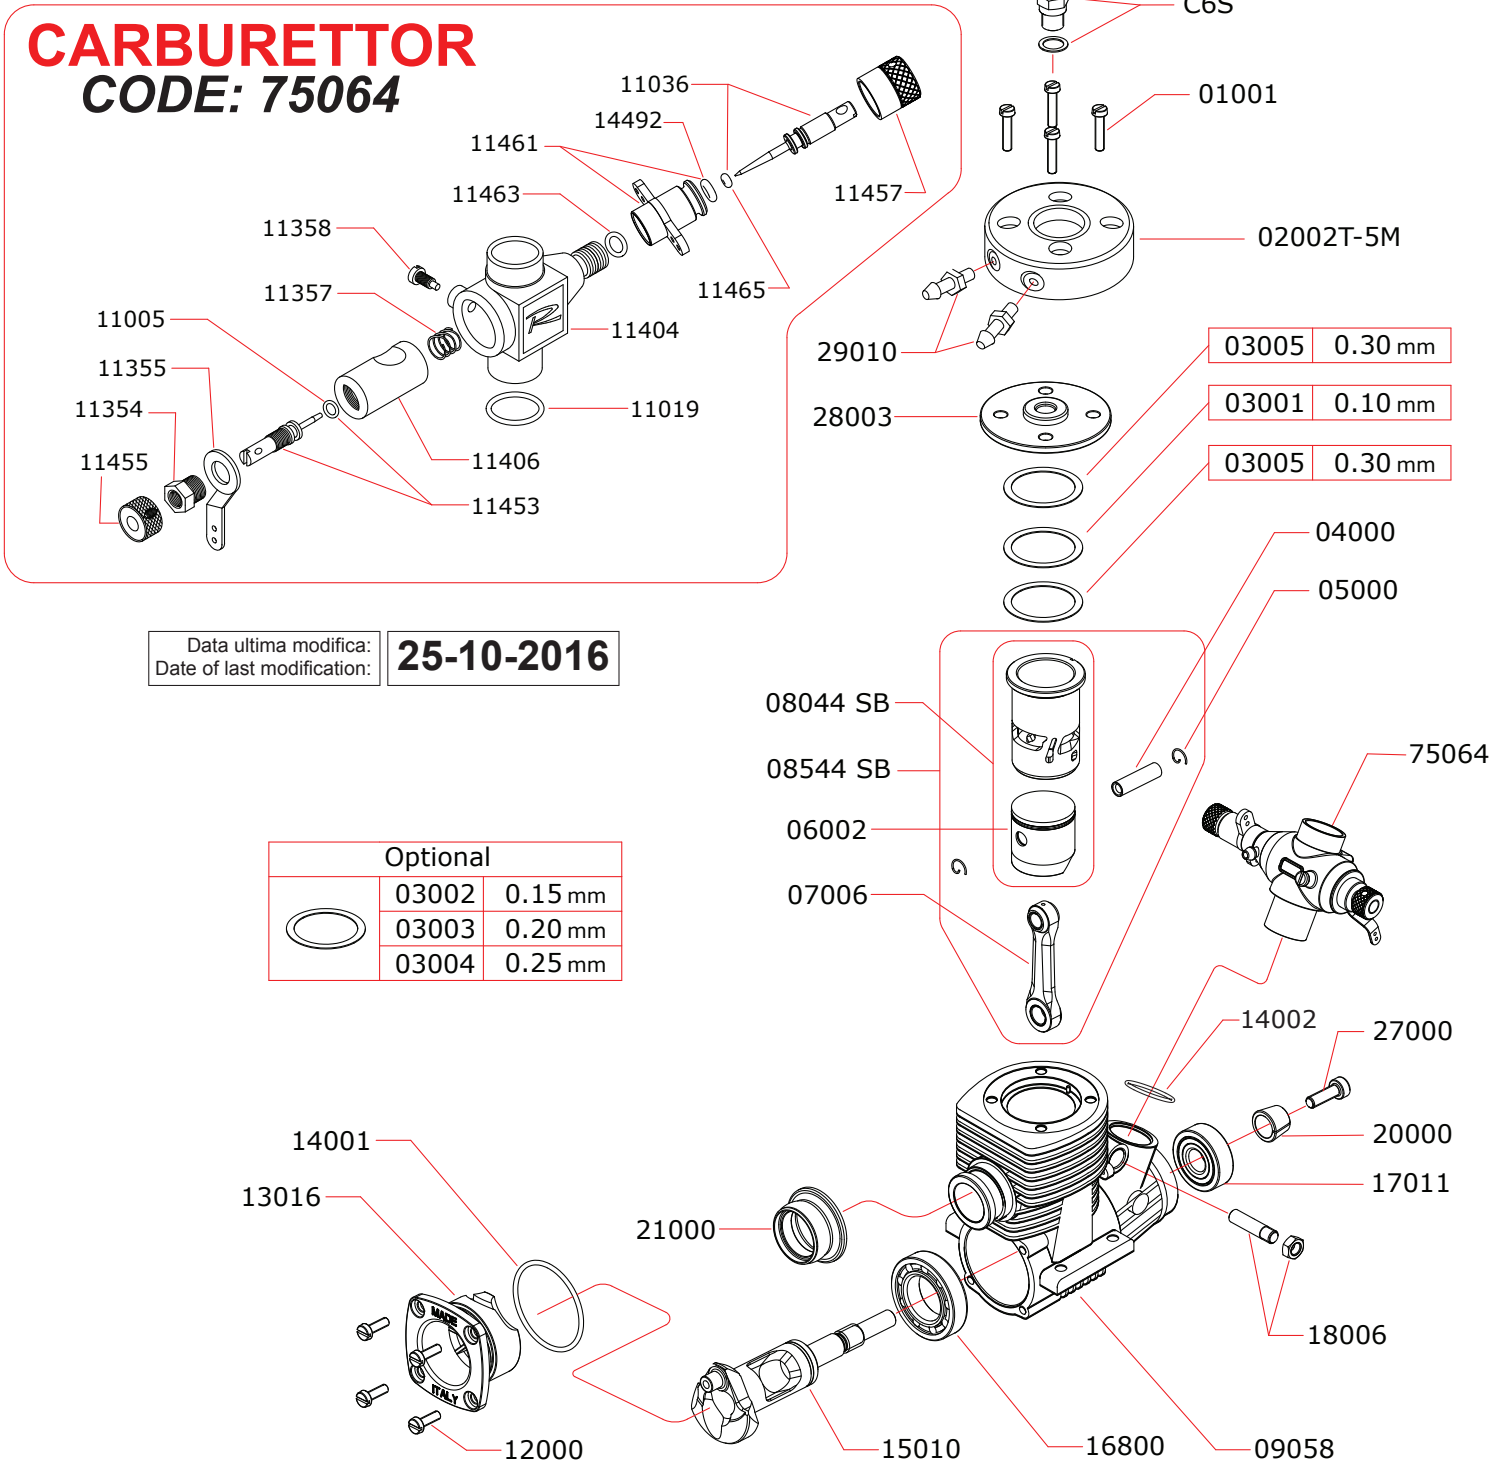

### CARBURETTOR CODE: 75064

#### Pipes Recommended

	50040	Without silencer
	50041	Silenced
	50042	Super silenced

#### Manifolds Recommended

	40040	Ø16/13
	40041	Ø16/13 curved 15°
	40042	Ø16/13 curved 180°