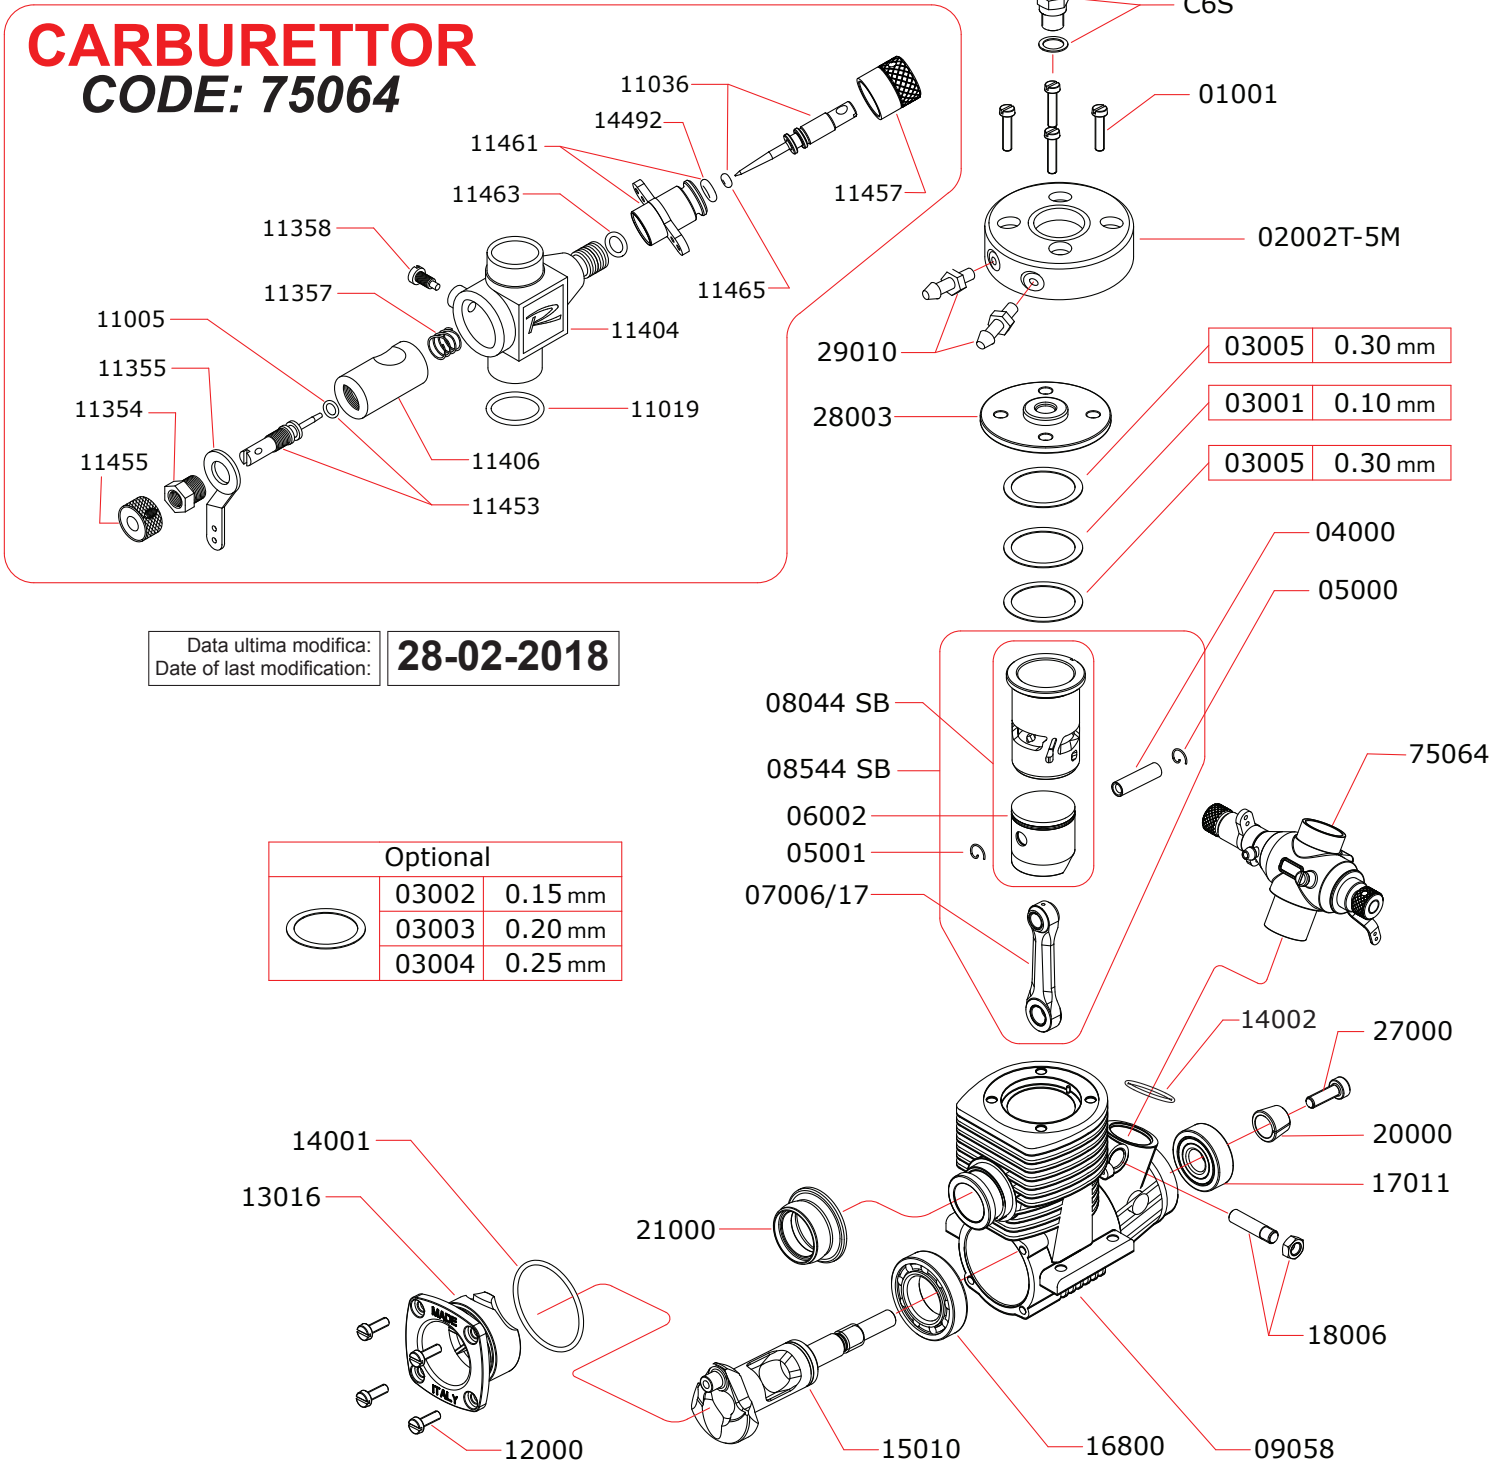

### CARBURETTOR CODE: 75064

Data ultima modifica: **28-02-2018**  
 Date of last modification:

#### Pipes Recommended

	50040	Without silencer
	50041	Silenced
	50042	Super silenced

#### Manifolds Recommended

	40040	Ø16/13
	40041	Ø16/13 curved 15°
	40042	Ø16/13 curved 180°