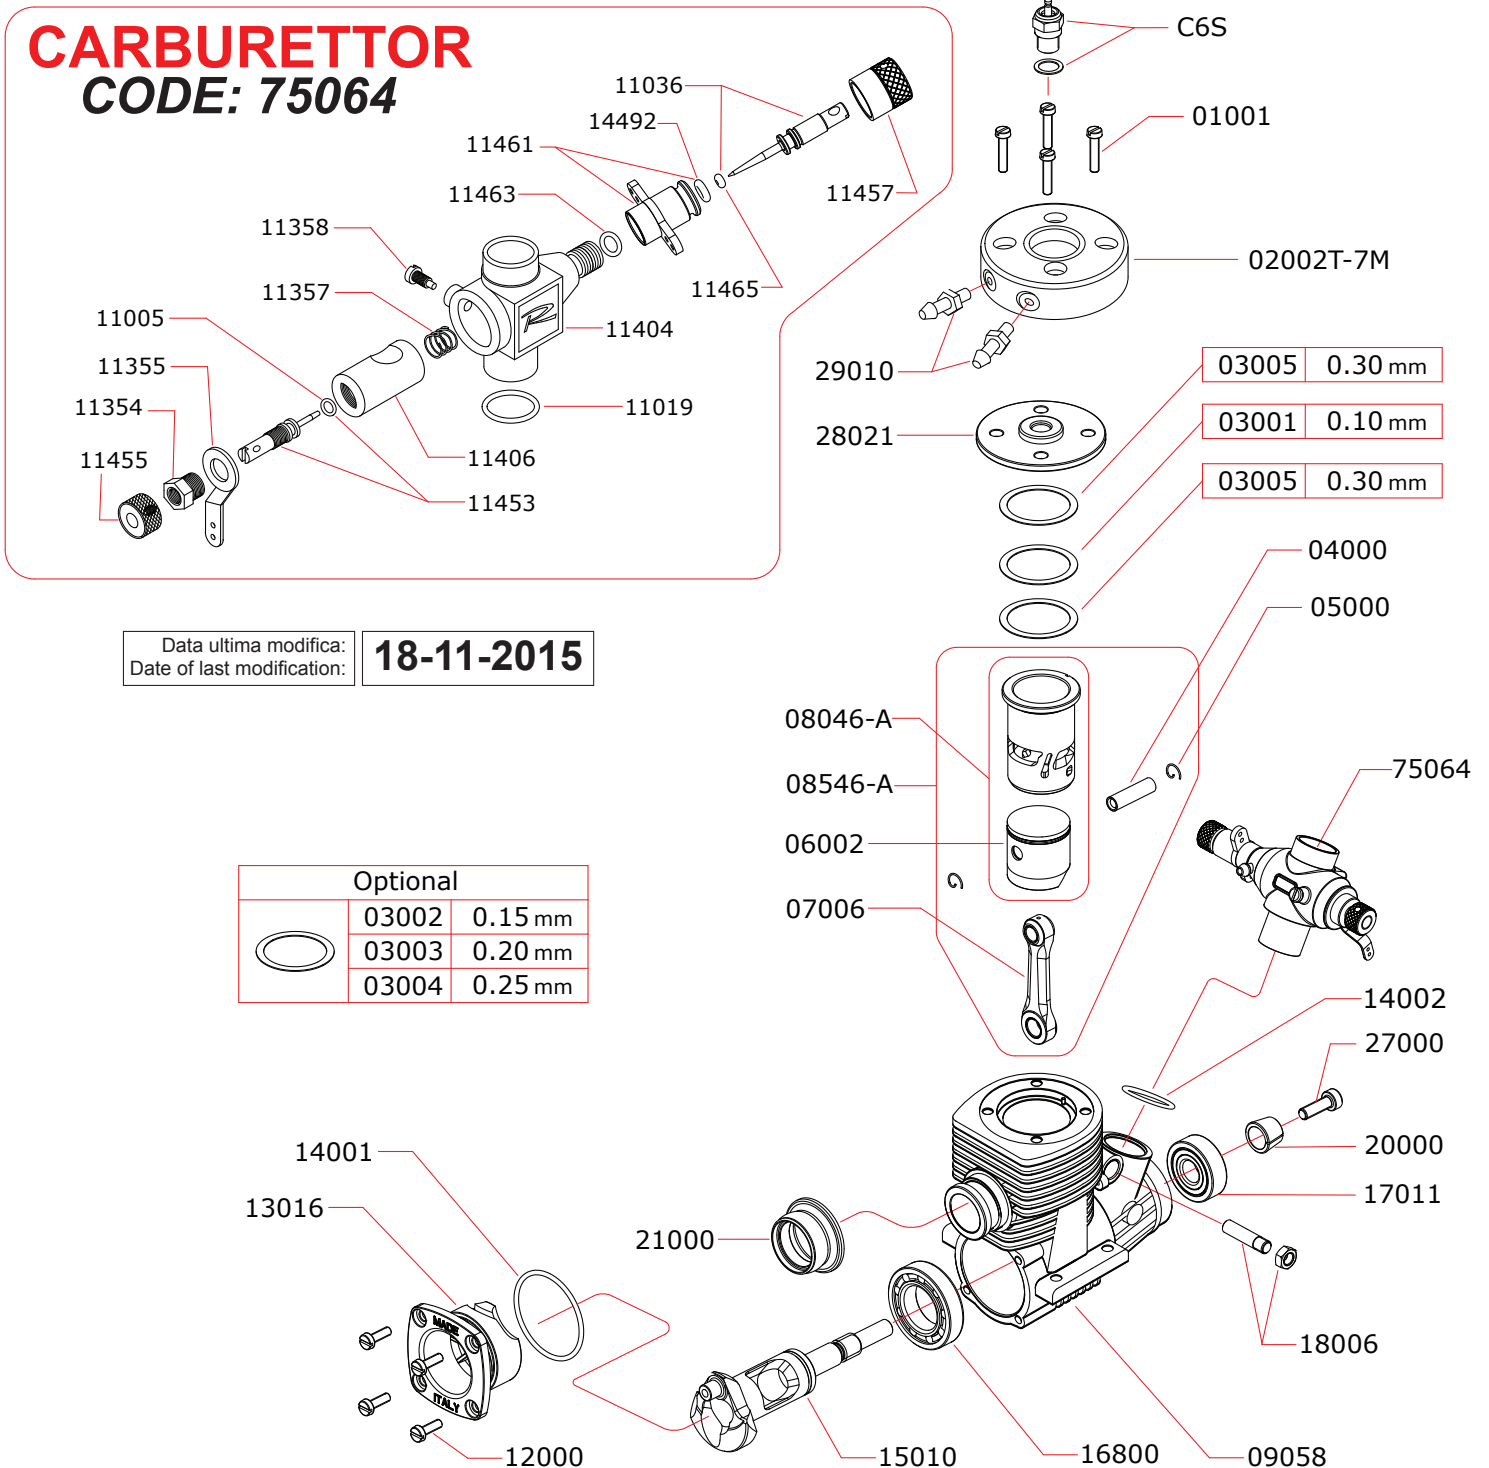

CARBURETTOR CODE: 75064

Data ultima modifica: **18-11-2015**
Date of last modification:

Optional		
	03002	0.15 mm
	03003	0.20 mm
	03004	0.25 mm

Pipes Recommended

	50040	Without silencer
	50041	Silenced
	50042	Super silenced

Manifolds Recommended

	40040	Ø16/13
	40041	Ø16/13 curved 15°
	40042	Ø16/13 curved 180°