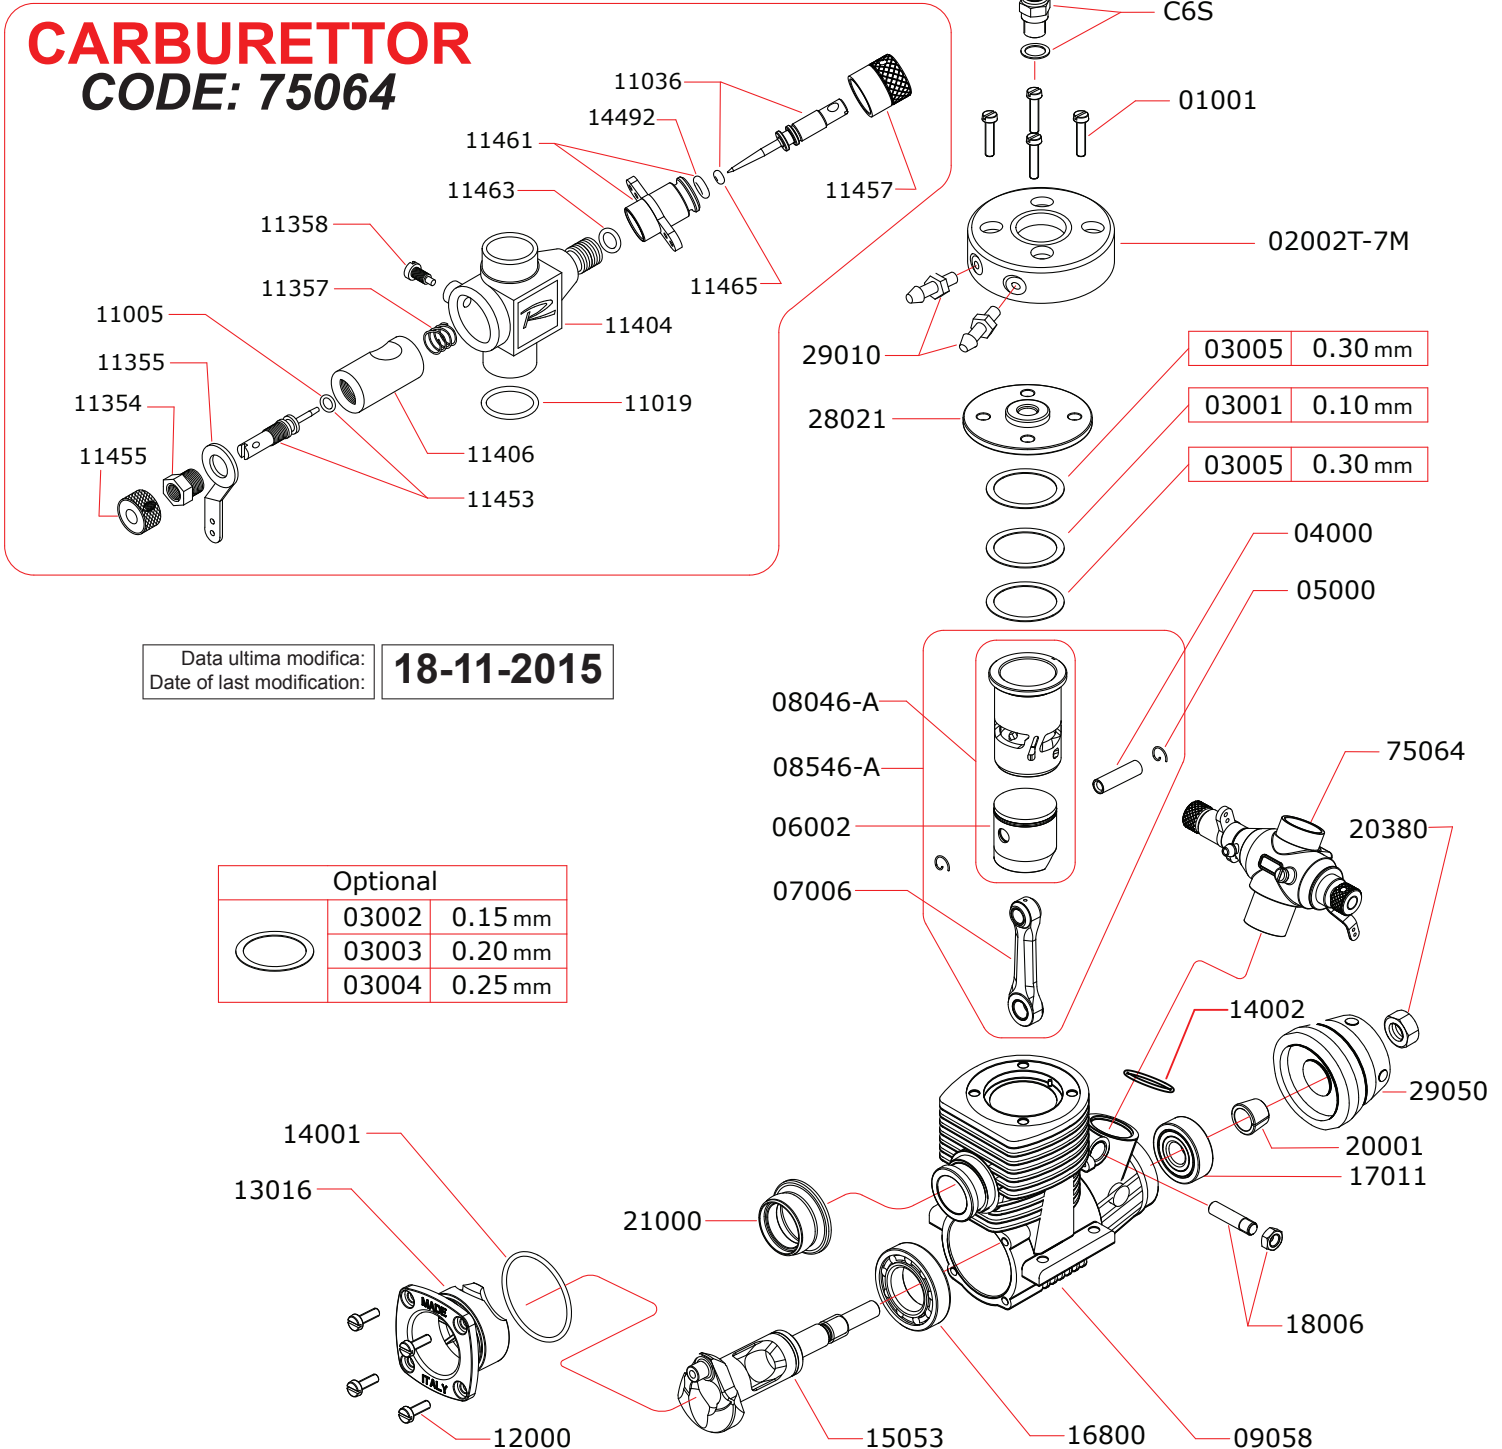

### CARBURETTOR CODE: 75064

Data ultima modifica: **18-11-2015**  
 Date of last modification:

Optional		
	03002	0.15 mm
	03003	0.20 mm
	03004	0.25 mm

#### Pipes Recommended

	50040	Without silencer
	50041	Silenced
	50042	Super silenced

#### Manifolds Recommended

	40040	Ø16/13
	40041	Ø16/13 curved 15°
	40042	Ø16/13 curved 180°