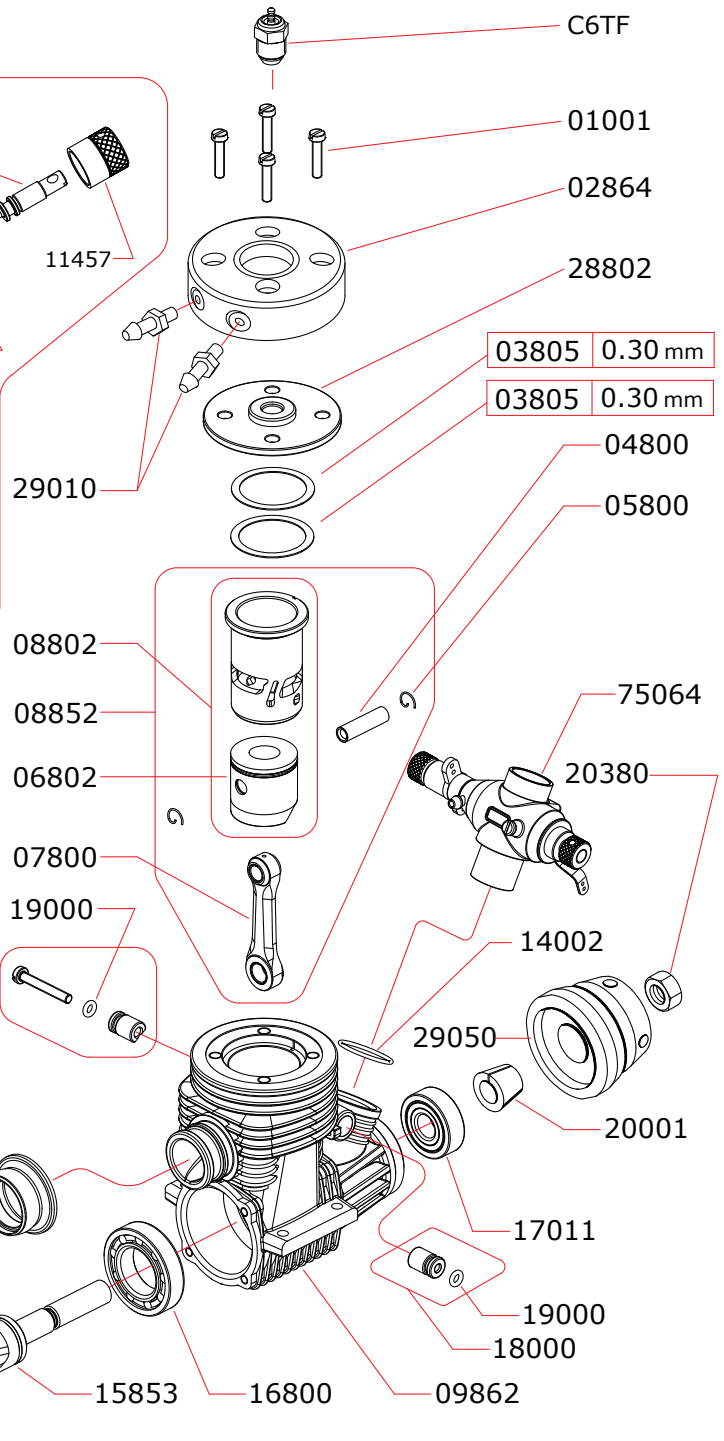

## CARBURETTOR CODE: 75064

Data ultima modifica: **19-02-2018**  
 Date of last modification:

	Optional
03801	0.10 mm

### Pipes Recommended

	50040	Without silencer
	50041	Silenced
	50042	Super silenced

### Manifolds Recommended

	40040	Ø16/13
	40041	Ø16/13 curved 15°
	40042	Ø16/13 curved 180°