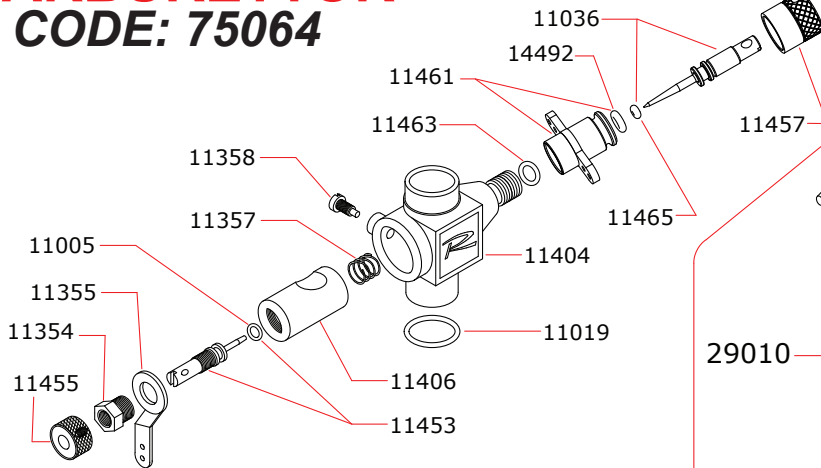

## CARBURETTOR CODE: 75064

Data ultima modifica: **19-02-2018**  
 Date of last modification:

	Optional
03801	0.10 mm

### Pipes Recommended

	50040	Without silencer
	50041	Silenced
	50042	Super silenced

### Manifolds Recommended

	40040	Ø16/13
	40041	Ø16/13 curved 15°
	40042	Ø16/13 curved 180°