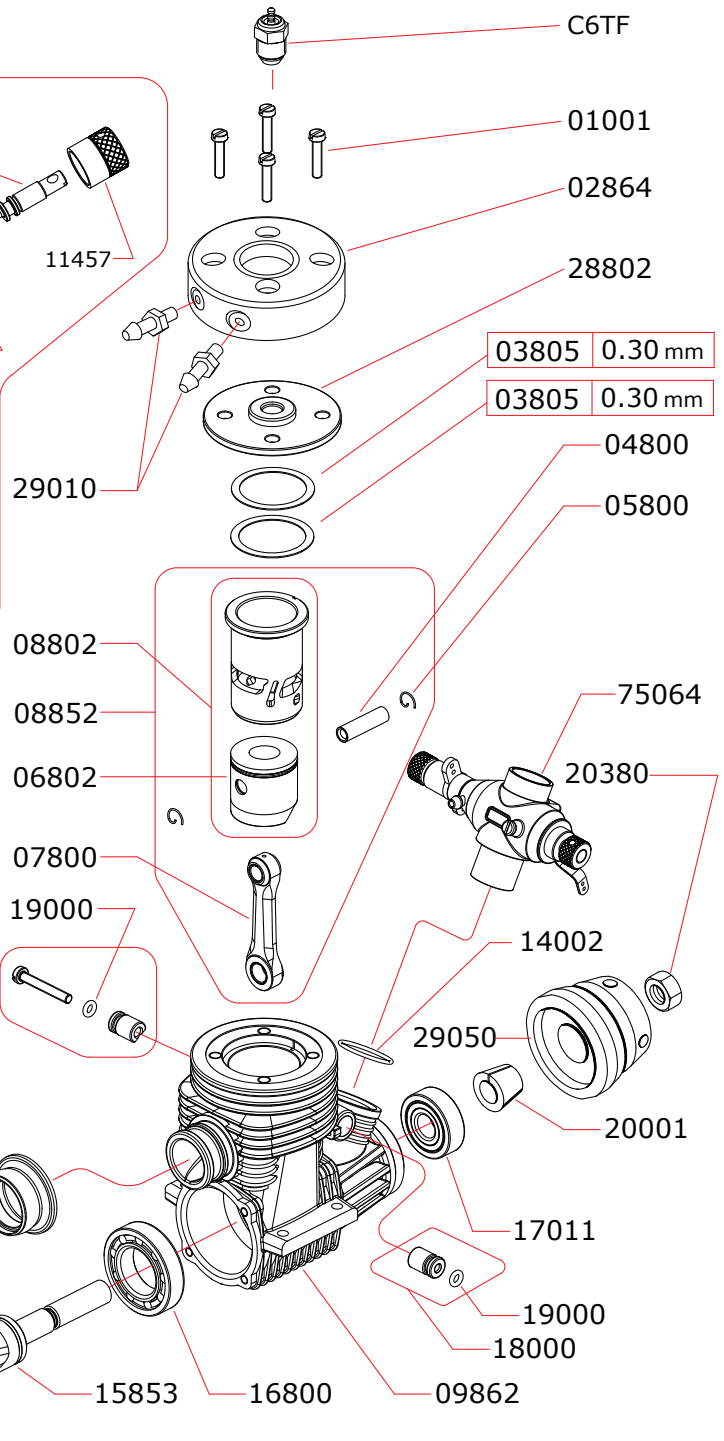

## CARBURETTOR CODE: 75064

Data ultima modifica: **08-11-2017**  
 Date of last modification:

	Optional
03801	0.10 mm

### Pipes Recommended

	50040	Without silencer
	50041	Silenced
	50042	Super silenced

### Manifolds Recommended

	40040	Ø16/13
	40041	Ø16/13 curved 15°
	40042	Ø16/13 curved 180°