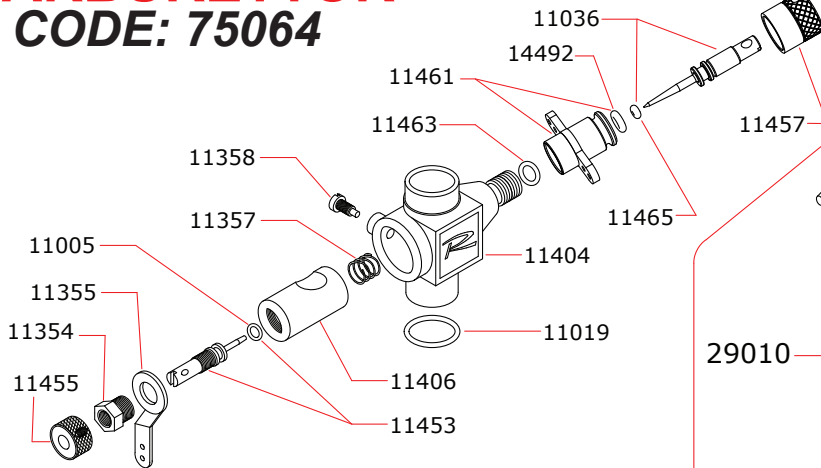

## CARBURETTOR CODE: 75064

Data ultima modifica: **08-11-2017**  
 Date of last modification:

	Optional
03801	0.10 mm

### Pipes Recommended

	50040	Without silencer
	50041	Silenced
	50042	Super silenced

### Manifolds Recommended

	40040	Ø16/13
	40041	Ø16/13 curved 15°
	40042	Ø16/13 curved 180°