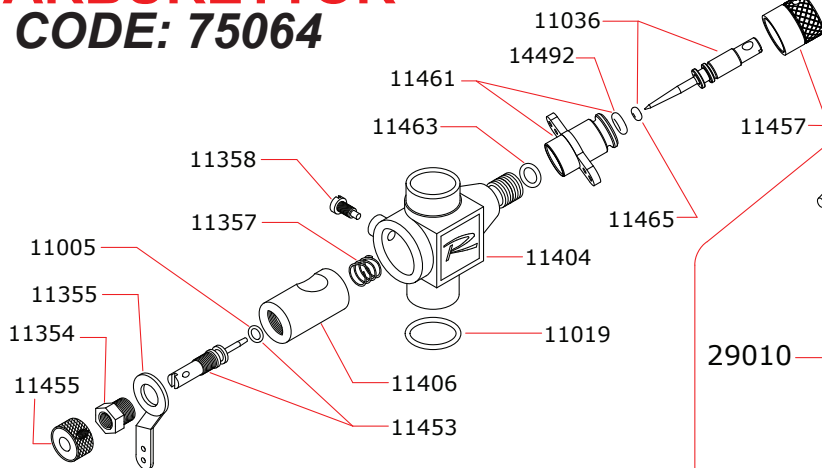

CARBURETTOR CODE: 75064

Data ultima modifica: **20-10-2016**
 Date of last modification:

	Optional
03801	0.10 mm

Pipes Recommended

	50040	Without silencer
	50041	Silenced
	50042	Super silenced

Manifolds Recommended

	40040	Ø16/13
	40041	Ø16/13 curved 15°
	40042	Ø16/13 curved 180°