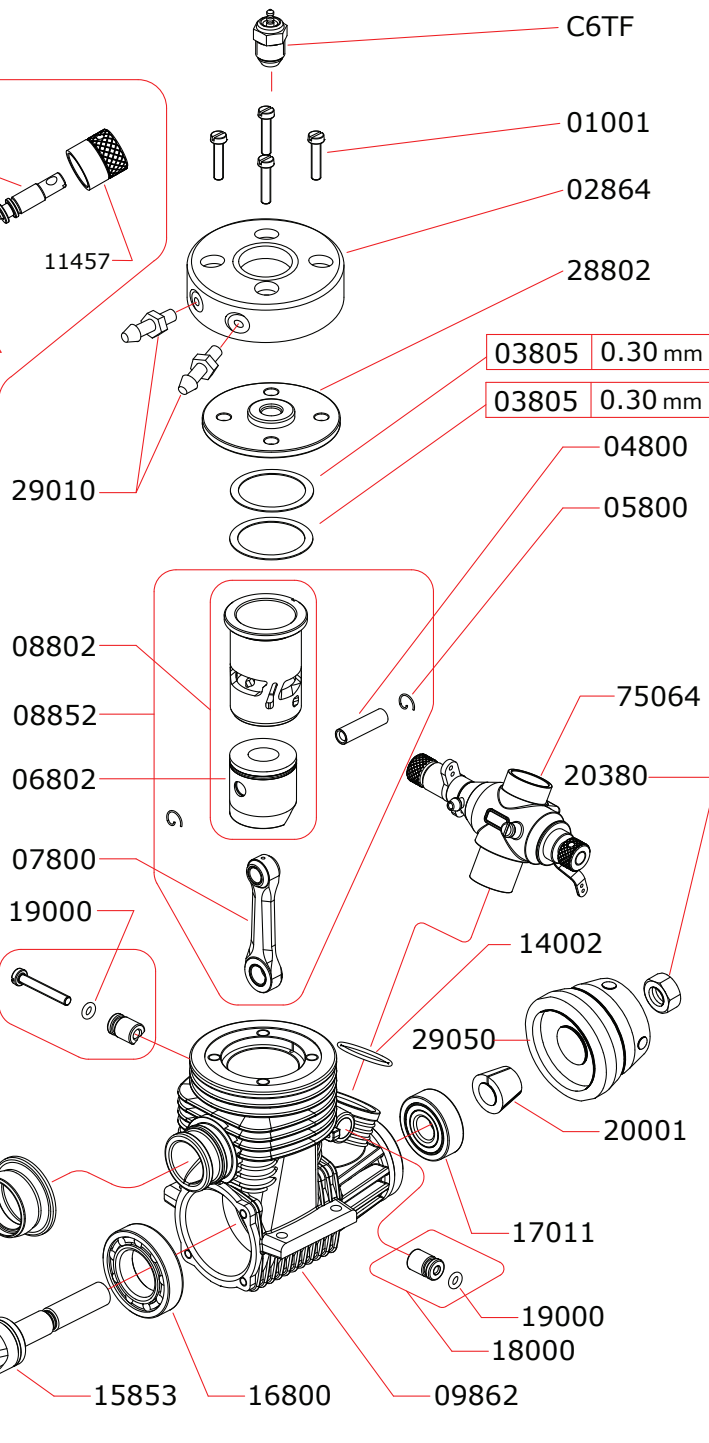

CARBURETTOR CODE: 75064

Data ultima modifica: **20-10-2016**
 Date of last modification:

	Optional
03801	0.10 mm

Pipes Recommended

	50040	Without silencer
	50041	Silenced
	50042	Super silenced

Manifolds Recommended

	40040	Ø16/13
	40041	Ø16/13 curved 15°
	40042	Ø16/13 curved 180°