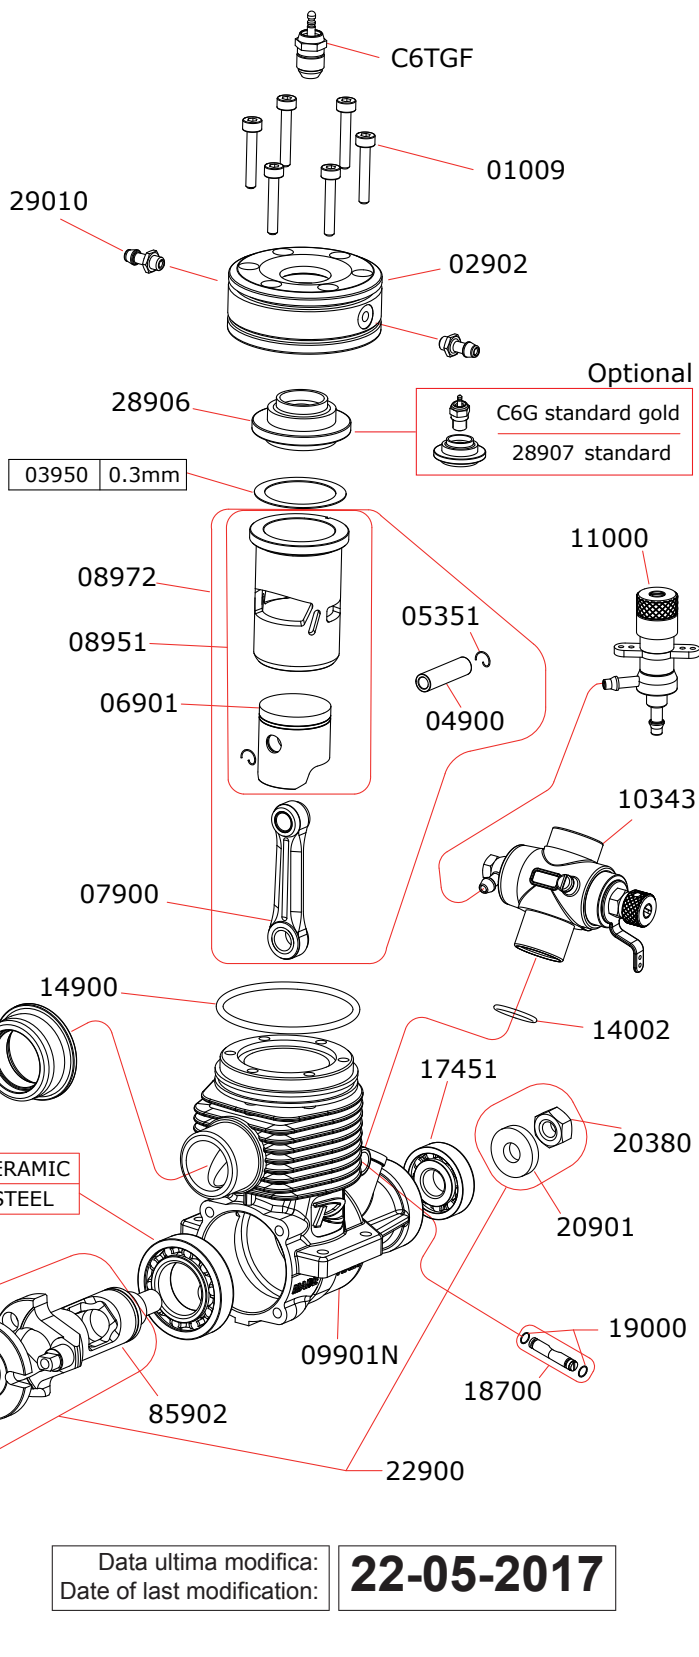

CARBURETTOR: CODE:10343

CODE:11000

Optional	
	03951 0.10mm
	03953 0.15mm
	03952 0.20mm

16371	TO-BE.46 DD	CERAMIC
16370	TO-BE.46 DDA	STEEL

Optional
C6G standard gold
28907 standard

Data ultima modifica:
Date of last modification: **22-05-2017**

Pipes Recommended

	50900	Silencer
	50903	Super silenced with cooling

Manifolds Recommended

	40900	Curved 15° with cooling
	40901	Curved 180° with cooling
	40902	Curved 15°