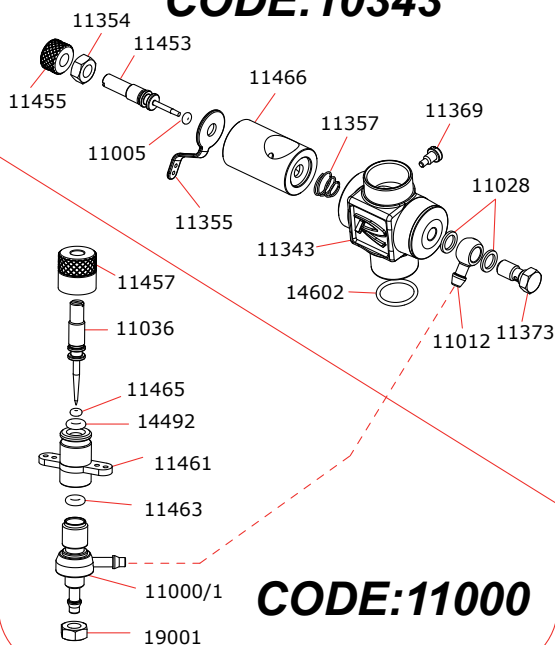

CARBURETTOR: CODE:10343

CODE:11000

Optional	
	03951 0.10mm
	03953 0.15mm
	03952 0.20mm

16371	TO-BE.46 DD	CERAMIC
16370	TO-BE.46 DDA	STEEL

Optional
C6G standard gold
28907 standard

Data ultima modifica:
Date of last modification: **22-05-2017**

Pipes Recommended

	50900	Silencer
	50903	Super silenced with cooling

Manifolds Recommended

	40900	Curved 15° with cooling
	40901	Curved 180° with cooling
	40902	Curved 15°