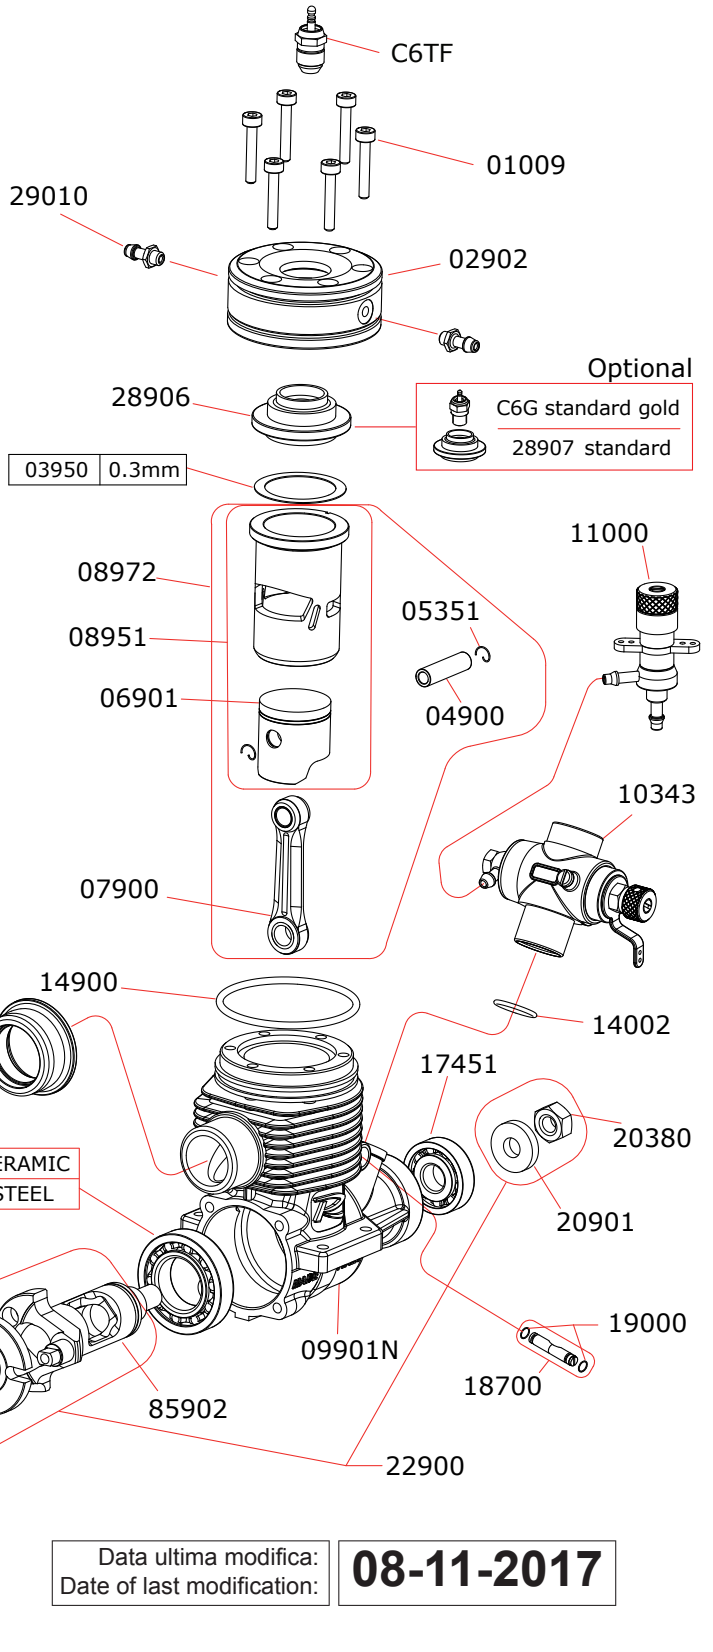

### CARBURETTOR: CODE:10343

### CODE:11000

Optional		
	03951	0.10mm
	03953	0.15mm
	03952	0.20mm

16371	TO-BE.46 DD	CERAMIC
16370	TO-BE.46 DDA	STEEL

Data ultima modifica:  
Date of last modification: **08-11-2017**

#### Pipes Recommended

	50900	Silencer
	50903	Super silenced with cooling

#### Manifolds Recommended

	40900	Curved 15° with cooling
	40901	Curved 180° with cooling
	40902	Curved 15°