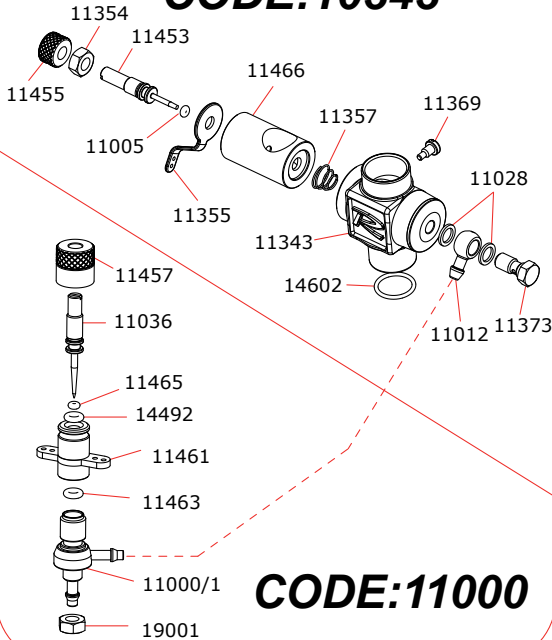

### CARBURETTOR: CODE:10343

### CODE:11000

Optional		
	03951	0.10mm
	03953	0.15mm
	03952	0.20mm

16371	TO-BE.46 DD	CERAMIC
16370	TO-BE.46 DDA	STEEL

Data ultima modifica:  
Date of last modification: **08-11-2017**

#### Manifolds Recommended

	40900	Curved 15° with cooling
	40901	Curved 180° with cooling
	40902	Curved 15°