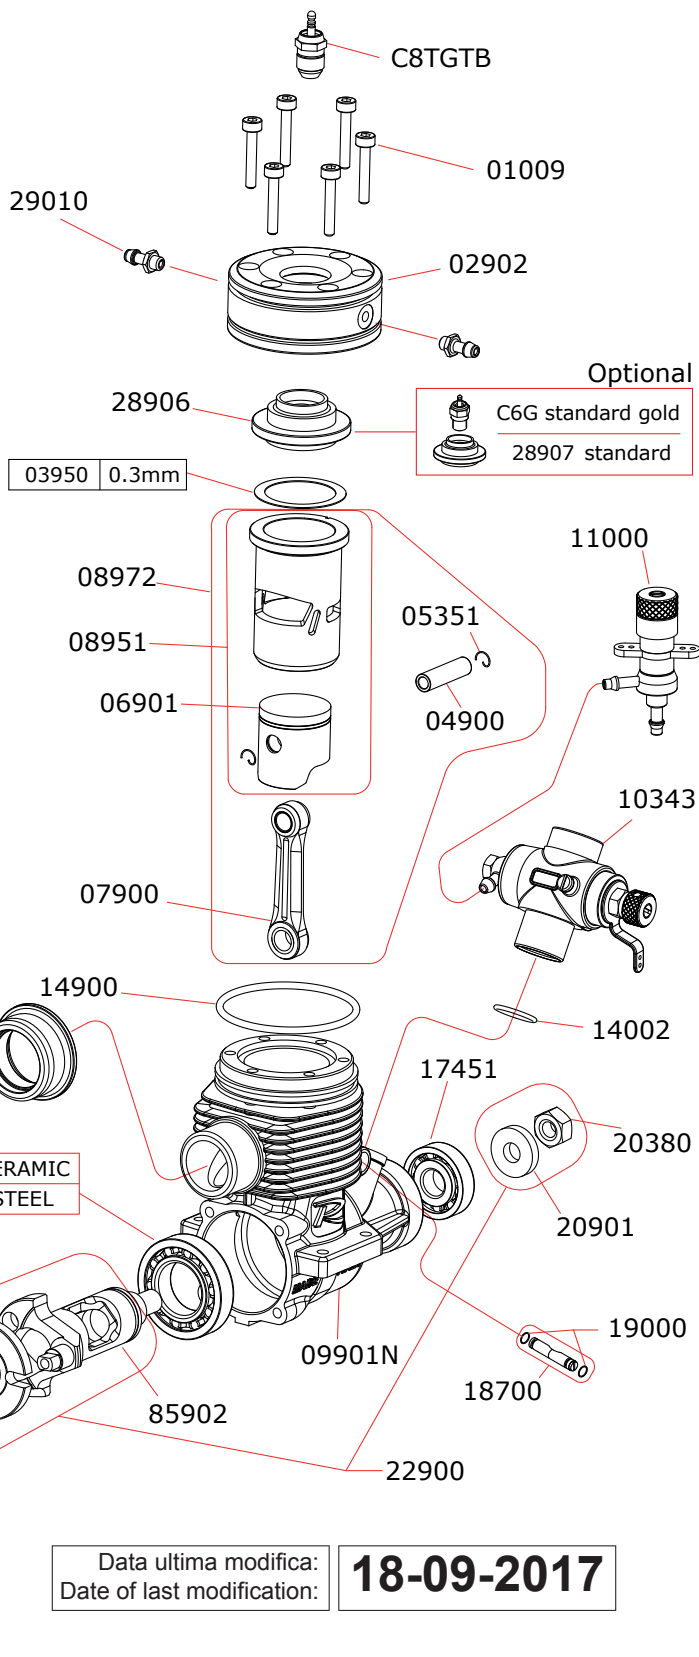

### CARBURETTOR: CODE:10343

### CODE:11000

Optional	
	03951 0.10mm
	03953 0.15mm
	03952 0.20mm

16371	TO-BE.46 DD	CERAMIC
16370	TO-BE.46 DDA	STEEL

Data ultima modifica:  
Date of last modification: **18-09-2017**

#### Pipes Recommended

	50900	Silencer
	50903	Super silenced with cooling

#### Manifolds Recommended

	40900	Curved 15° with cooling
	40901	Curved 180° with cooling
	40902	Curved 15°