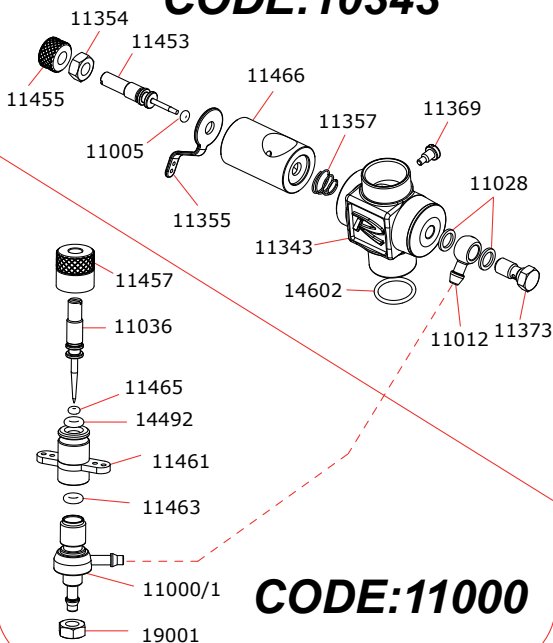

### CARBURETTOR: CODE:10343

### CODE:11000

Optional	
	03951 0.10mm
	03953 0.15mm
	03952 0.20mm

16371	TO-BE.46 DD	CERAMIC
16370	TO-BE.46 DDA	STEEL

Data ultima modifica:  
Date of last modification: **18-09-2017**

#### Manifolds Recommended

	40900	Curved 15° with cooling
	40901	Curved 180° with cooling
	40902	Curved 15°