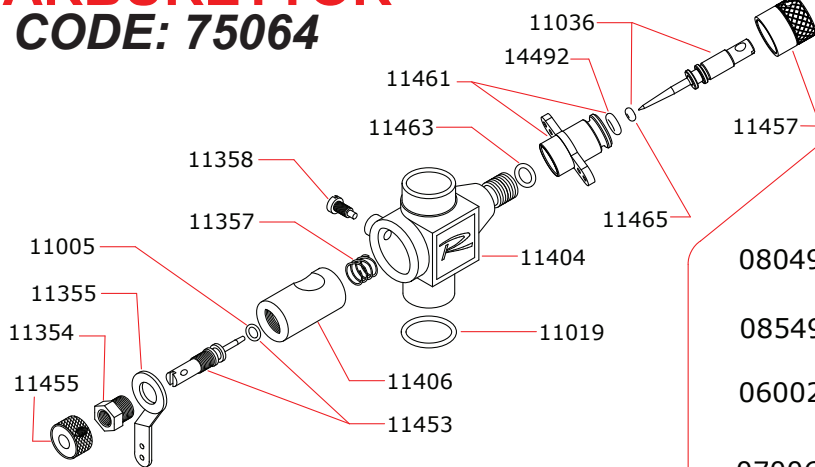

EXPLODED VIEW

TX21R1WC/MS

NOVAROSS WORLD S.r.l.

Via Europa, 20/A - 25040 Monticelli Brusati (BS) - ITALIA

web: www.novarossi.it | e-mail: info@novarossi.it

Tel. +39 030/6850316 | Fax: +39 030/6850314

I disegni sono puramente indicativi / Drawings are just indicative.

Data ultima modifica: **18-11-2015**
 Date of last modification:

CARBURETTOR CODE: 75064

Optional	03002	0.15 mm
	03004	0.25 mm
	03005	0.30 mm

Pipes Recommended

	50050	Silenced
	50041	Silenced
	50042	Super silenced

Manifolds Recommended

	40040	Ø16/13
	40041	Ø16/13 curved 15°
	40042	Ø16/13 curved 180°