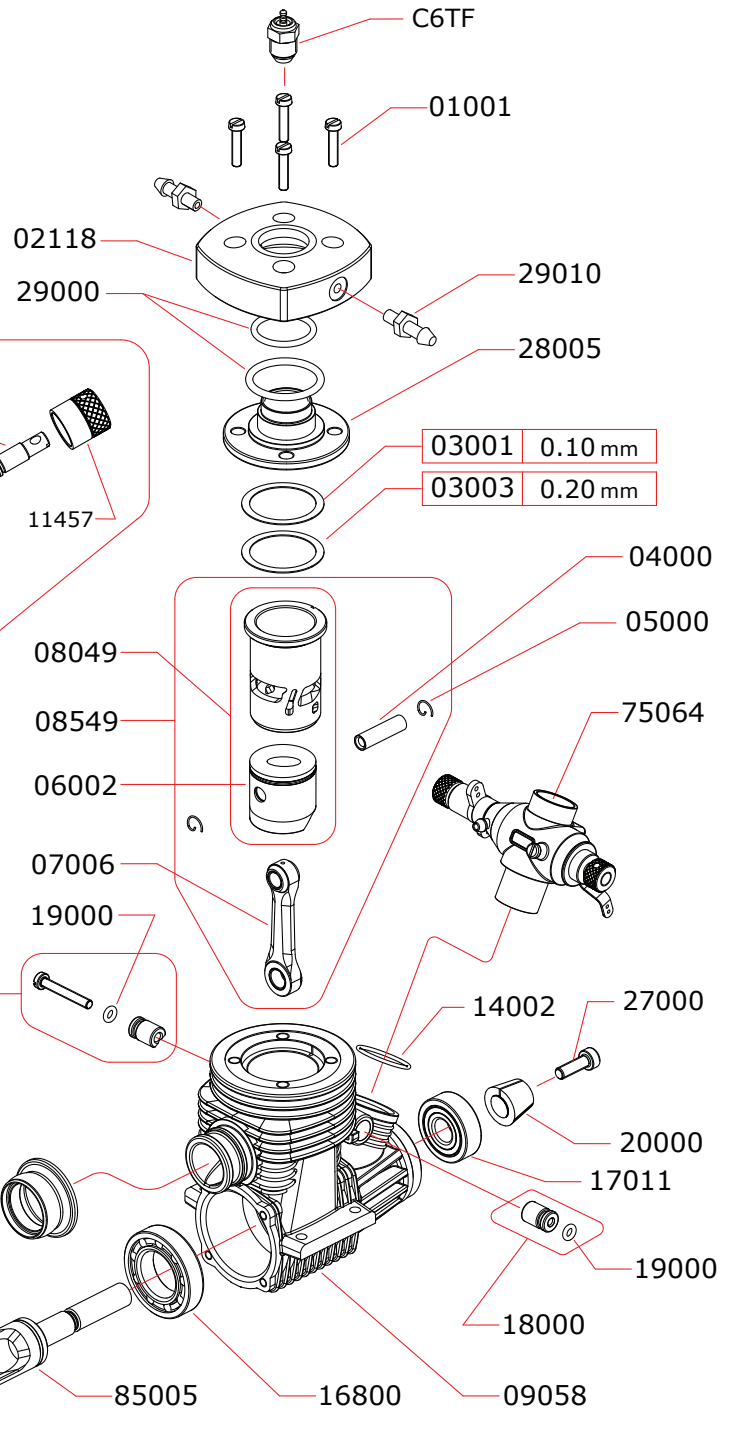

EXPLODED VIEW

TX21R1WC/MS

NOVAROSS WORLD S.r.l.

Via Europa, 20/A - 25040 Monticelli Brusati (BS) - ITALIA

web: www.novarossi.it | e-mail: info@novarossi.it

Tel. +39 030/6850316 | Fax: +39 030/6850314

I disegni sono puramente indicativi / Drawings are just indicative.

Data ultima modifica: **18-11-2015**
 Date of last modification:

CARBURETTOR CODE: 75064

Optional	03002	0.15 mm
	03004	0.25 mm
	03005	0.30 mm

Pipes Recommended

	50050	Silenced
	50041	Silenced
	50042	Super silenced

Manifolds Recommended

	40040	Ø16/13
	40041	Ø16/13 curved 15°
	40042	Ø16/13 curved 180°