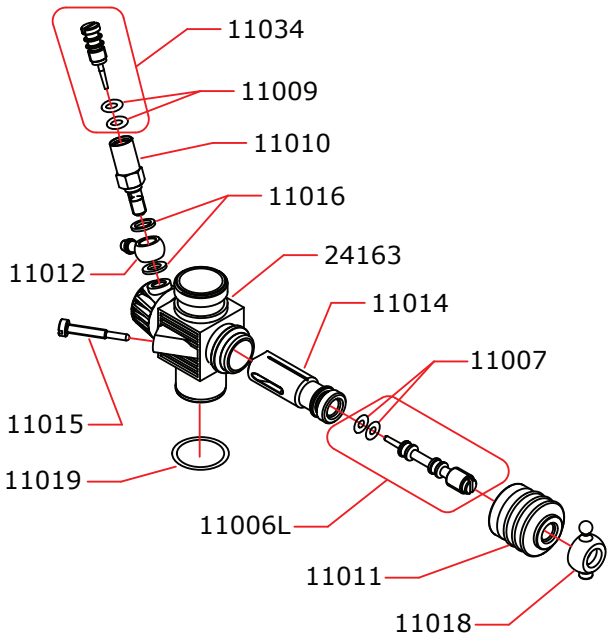

EXPLODED VIEW: TORO NERO .21TEAM

Data ultima modifica: **11-04-2011**
Date of last modification:

CARBURETTOR CODE: 24063 Reverse

Optional		
	03001XL	0.10 mm

	24480	8.0 mm
	24475	7.5 mm
	24470	7.0 mm