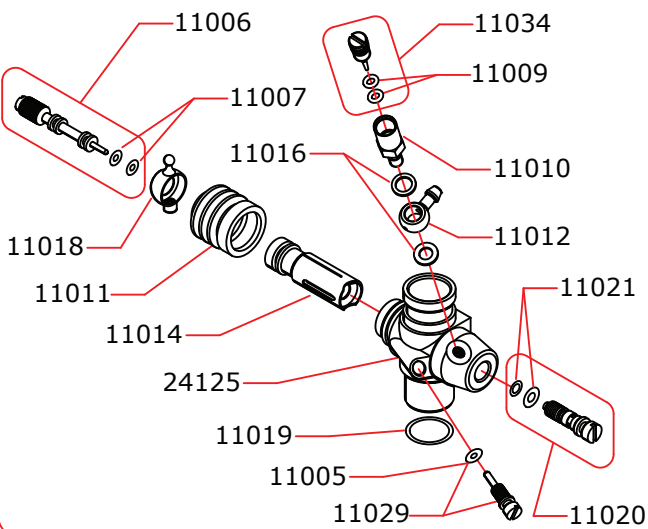

EXPLODED VIEW:

FLASH.21 PT - FLASH.21 PTS - FLASH.21 PT/A

CARBURETTOR CODE: 24025

	244R1	ovale pari: oval shape: Ø8.0mm
	244R2	ovale pari: oval shape: Ø7.85mm

	24485	8.5 mm
--	-------	--------

OPTIONAL		
	03002	0.15 mm
	03003	0.20 mm
	03004	0.25 mm

16002 (ceramic)	Flash.21PT/PTS
16001 (steel)	Flash.21PTA

02154F-11	Flash.21PT/PTA
02154F-11S	Flash.21PTS

03001	0.10 mm
03005	0.30 mm
03005	0.30 mm

24480	8.0 mm
-------	--------

17013 (ceramic)	Flash.21PTS
17008 (steel)	Flash.21PT/PTA