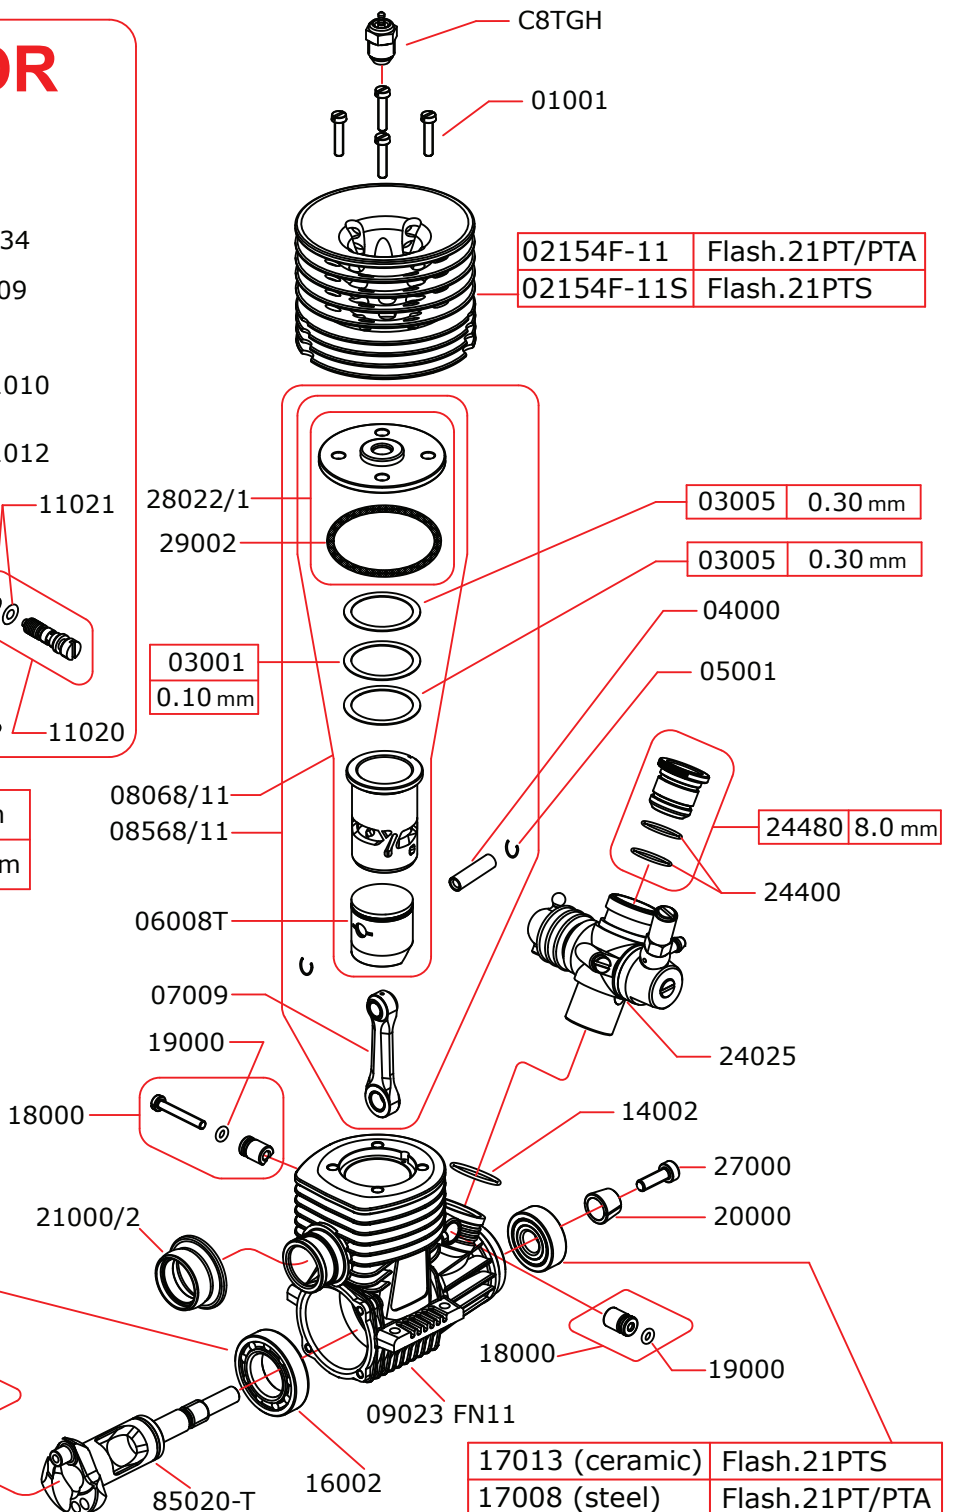

EXPLODED VIEW:

FLASH.21 PT - FLASH.21 PTS - FLASH.21 PT/A

CARBURETTOR CODE: 24025

	244R1	ovale pari: oval shape: Ø8.0mm
	244R2	ovale pari: oval shape: Ø7.85mm

	24485	8.5 mm
--	-------	--------

OPTIONAL		
	03002	0.15 mm
	03003	0.20 mm
	03004	0.25 mm

16002 (ceramic)	Flash.21PT/PTS
16001 (steel)	Flash.21PTA

02154F-11	Flash.21PT/PTA
02154F-11S	Flash.21PTS

03001	0.10 mm
03005	0.30 mm
03005	0.30 mm

24480	8.0 mm
-------	--------

17013 (ceramic)	Flash.21PTS
17008 (steel)	Flash.21PT/PTA