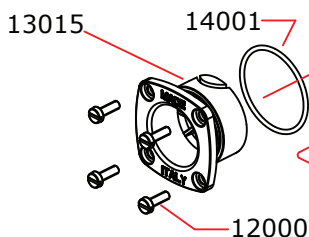

EXPLODED VIEW:

FLASH.21 PT - FLASH.21 PTS - FLASH.21 PT/A

CARBURETTOR CODE: 24025

	244R1	ovale pari: oval shape: Ø8.0mm
	244R2	ovale pari: oval shape: Ø7.85mm

	24485	8.5 mm
--	-------	--------

OPTIONAL		
	03002	0.15 mm
	03003	0.20 mm
	03004	0.25 mm

16002 (ceramic)	Flash.21PT/PTS
16001 (steel)	Flash.21PTA

02154F-11	Flash.21PT/PTA
02154F-11S	Flash.21PTS

03001	0.10 mm
03005	0.30 mm
03005	0.30 mm

24480	8.0 mm
-------	--------

17013 (ceramic)	Flash.21PTS
17008 (steel)	Flash.21PT/PTA